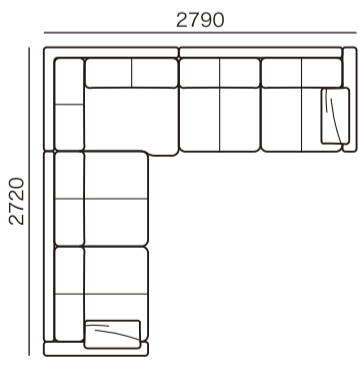

## ■ コーナーセット 組合せ

① NSR21 + LLSL + NSL21

② NSR18 + LLSL + NSL21

③ NSR16 + LLSL + NSL21

④ NSR21 + LLSL + NSL18

⑤ NSR18 + LLSL + NSL18

⑥ NSR16 + LLSL + NSL18

⑦ NSR21 + LLSL + NSL16

⑧ NSR18 + LLSL + NSL16

⑨ NSR16 + LLSL + NSL16

組み合わせ サイズ(mm)	発注記号	総本革張り				アートヌバック	布張り			
		HO	HS	HQ	HC	ANU	ランクE	ランクO	ランクM	ランクY
① W3290×W3020	NSR21 + LLSL + NSL21	¥1,599,000	¥1,359,000	¥1,269,000	¥1,239,000	¥1,179,000	¥1,209,000	¥1,059,000	¥968,000	¥919,000
② W3290×W2720	NSR18 + LLSL + NSL21	¥1,579,000	¥1,339,000	¥1,249,000	¥1,219,000	¥1,159,000	¥1,189,000	¥1,049,000	¥958,000	¥909,000
③ W3290×W2520	NSR16 + LLSL + NSL21	¥1,559,000	¥1,329,000	¥1,239,000	¥1,209,000	¥1,149,000	¥1,179,000	¥1,039,000	¥948,000	¥899,000
④ W2990×W3020	NSR21 + LLSL + NSL18	¥1,579,000	¥1,339,000	¥1,249,000	¥1,219,000	¥1,159,000	¥1,189,000	¥1,049,000	¥958,000	¥909,000
⑤ W2990×W2720	NSR18 + LLSL + NSL18	¥1,559,000	¥1,319,000	¥1,229,000	¥1,199,000	¥1,139,000	¥1,169,000	¥1,039,000	¥948,000	¥899,000
⑥ W2990×W2520	NSR16 + LLSL + NSL18	¥1,539,000	¥1,309,000	¥1,219,000	¥1,189,000	¥1,129,000	¥1,159,000	¥1,029,000	¥938,000	¥889,000
⑦ W2790×W3020	NSR21 + LLSL + NSL16	¥1,559,000	¥1,329,000	¥1,239,000	¥1,209,000	¥1,149,000	¥1,179,000	¥1,039,000	¥948,000	¥899,000
⑧ W2790×W2720	NSR18 + LLSL + NSL16	¥1,539,000	¥1,309,000	¥1,219,000	¥1,189,000	¥1,129,000	¥1,159,000	¥1,029,000	¥938,000	¥889,000
⑨ W2790×W2520	NSR16 + LLSL + NSL16	¥1,519,000	¥1,299,000	¥1,209,000	¥1,179,000	¥1,119,000	¥1,149,000	¥1,019,000	¥928,000	¥879,000