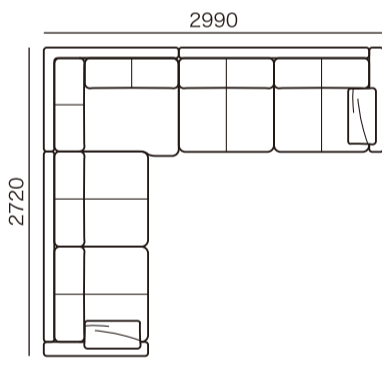

## ■ コーナーセット 組合せ

① NSR21 + LLSL + NSL21

② NSR18 + LLSL + NSL21

③ NSR16 + LLSL + NSL21

④ NSR21 + LLSL + NSL18

⑤ NSR18 + LLSL + NSL18

⑥ NSR16 + LLSL + NSL18

⑦ NSR21 + LLSL + NSL16

⑧ NSR18 + LLSL + NSL16

⑨ NSR16 + LLSL + NSL16

組み合わせ サイズ(mm)	発注記号	総本革張り				アートヌバック	布張り			
		HO	HS	HQ	HC	ANU	ランクE	ランクO	ランクM	ランクY
① W3290×W3020	NSR21 + LLSL + NSL21	¥1,599,000	¥1,359,000	¥1,269,000	¥1,239,000	¥1,179,000	¥1,209,000	¥1,059,000	¥968,000	¥919,000
② W3290×W2720	NSR18 + LLSL + NSL21	¥1,579,000	¥1,339,000	¥1,249,000	¥1,219,000	¥1,159,000	¥1,189,000	¥1,049,000	¥958,000	¥909,000
③ W3290×W2520	NSR16 + LLSL + NSL21	¥1,559,000	¥1,329,000	¥1,239,000	¥1,209,000	¥1,149,000	¥1,179,000	¥1,039,000	¥948,000	¥899,000
④ W2990×W3020	NSR21 + LLSL + NSL18	¥1,579,000	¥1,339,000	¥1,249,000	¥1,219,000	¥1,159,000	¥1,189,000	¥1,049,000	¥958,000	¥909,000
⑤ W2990×W2720	NSR18 + LLSL + NSL18	¥1,559,000	¥1,319,000	¥1,229,000	¥1,199,000	¥1,139,000	¥1,169,000	¥1,039,000	¥948,000	¥899,000
⑥ W2990×W2520	NSR16 + LLSL + NSL18	¥1,539,000	¥1,309,000	¥1,219,000	¥1,189,000	¥1,129,000	¥1,159,000	¥1,029,000	¥938,000	¥889,000
⑦ W2790×W3020	NSR21 + LLSL + NSL16	¥1,559,000	¥1,329,000	¥1,239,000	¥1,209,000	¥1,149,000	¥1,179,000	¥1,039,000	¥948,000	¥899,000
⑧ W2790×W2720	NSR18 + LLSL + NSL16	¥1,539,000	¥1,309,000	¥1,219,000	¥1,189,000	¥1,129,000	¥1,159,000	¥1,029,000	¥938,000	¥889,000
⑨ W2790×W2520	NSR16 + LLSL + NSL16	¥1,519,000	¥1,299,000	¥1,209,000	¥1,179,000	¥1,119,000	¥1,149,000	¥1,019,000	¥928,000	¥879,000