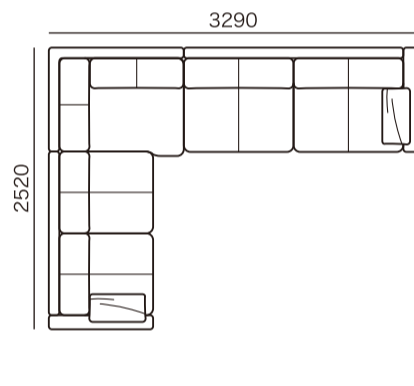

## ■ コーナーセット 組合せ

① NSR21 + LLSL + NSL21

② NSR18 + LLSL + NSL21

③ NSR16 + LLSL + NSL21

④ NSR21 + LLSL + NSL18

⑤ NSR18 + LLSL + NSL18

⑥ NSR16 + LLSL + NSL18

⑦ NSR21 + LLSL + NSL16

⑧ NSR18 + LLSL + NSL16

⑨ NSR16 + LLSL + NSL16

組み合わせ サイズ(mm)	発注記号	総本革張り				アートヌバック	布張り			
		HO	HS	HQ	HC	ANU	ランクE	ランクO	ランクM	ランクY
① W3290×W3020	NSR21 + LLSL + NSL21	¥1,599,000	¥1,359,000	¥1,269,000	¥1,239,000	¥1,179,000	¥1,209,000	¥1,059,000	¥968,000	¥919,000
② W3290×W2720	NSR18 + LLSL + NSL21	¥1,579,000	¥1,339,000	¥1,249,000	¥1,219,000	¥1,159,000	¥1,189,000	¥1,049,000	¥958,000	¥909,000
③ W3290×W2520	NSR16 + LLSL + NSL21	¥1,559,000	¥1,329,000	¥1,239,000	¥1,209,000	¥1,149,000	¥1,179,000	¥1,039,000	¥948,000	¥899,000
④ W2990×W3020	NSR21 + LLSL + NSL18	¥1,579,000	¥1,339,000	¥1,249,000	¥1,219,000	¥1,159,000	¥1,189,000	¥1,049,000	¥958,000	¥909,000
⑤ W2990×W2720	NSR18 + LLSL + NSL18	¥1,559,000	¥1,319,000	¥1,229,000	¥1,199,000	¥1,139,000	¥1,169,000	¥1,039,000	¥948,000	¥899,000
⑥ W2990×W2520	NSR16 + LLSL + NSL18	¥1,539,000	¥1,309,000	¥1,219,000	¥1,189,000	¥1,129,000	¥1,159,000	¥1,029,000	¥938,000	¥889,000
⑦ W2790×W3020	NSR21 + LLSL + NSL16	¥1,559,000	¥1,329,000	¥1,239,000	¥1,209,000	¥1,149,000	¥1,179,000	¥1,039,000	¥948,000	¥899,000
⑧ W2790×W2720	NSR18 + LLSL + NSL16	¥1,539,000	¥1,309,000	¥1,219,000	¥1,189,000	¥1,129,000	¥1,159,000	¥1,029,000	¥938,000	¥889,000
⑨ W2790×W2520	NSR16 + LLSL + NSL16	¥1,519,000	¥1,299,000	¥1,209,000	¥1,179,000	¥1,119,000	¥1,149,000	¥1,019,000	¥928,000	¥879,000