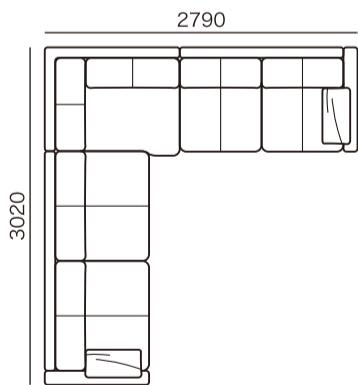

## ■ コーナーセット 組合せ

① NSR21 + LLSL + NSL21

② NSR18 + LLSL + NSL21

③ NSR16 + LLSL + NSL21

④ NSR21 + LLSL + NSL18

⑤ NSR18 + LLSL + NSL18

⑥ NSR16 + LLSL + NSL18

⑦ NSR21 + LLSL + NSL16

⑧ NSR18 + LLSL + NSL16

⑨ NSR16 + LLSL + NSL16

組み合わせ サイズ(mm)	発注記号	総本革張り				アートヌバック	布張り			
		HO	HS	HQ	HC	ANU	ランクE	ランクO	ランクM	ランクY
① W3290×W3020	NSR21 + LLSL + NSL21	¥1,599,000	¥1,359,000	¥1,269,000	¥1,239,000	¥1,179,000	¥1,209,000	¥1,059,000	¥968,000	¥919,000
② W3290×W2720	NSR18 + LLSL + NSL21	¥1,579,000	¥1,339,000	¥1,249,000	¥1,219,000	¥1,159,000	¥1,189,000	¥1,049,000	¥958,000	¥909,000
③ W3290×W2520	NSR16 + LLSL + NSL21	¥1,559,000	¥1,329,000	¥1,239,000	¥1,209,000	¥1,149,000	¥1,179,000	¥1,039,000	¥948,000	¥899,000
④ W2990×W3020	NSR21 + LLSL + NSL18	¥1,579,000	¥1,339,000	¥1,249,000	¥1,219,000	¥1,159,000	¥1,189,000	¥1,049,000	¥958,000	¥909,000
⑤ W2990×W2720	NSR18 + LLSL + NSL18	¥1,559,000	¥1,319,000	¥1,229,000	¥1,199,000	¥1,139,000	¥1,169,000	¥1,039,000	¥948,000	¥899,000
⑥ W2990×W2520	NSR16 + LLSL + NSL18	¥1,539,000	¥1,309,000	¥1,219,000	¥1,189,000	¥1,129,000	¥1,159,000	¥1,029,000	¥938,000	¥889,000
⑦ W2790×W3020	NSR21 + LLSL + NSL16	¥1,559,000	¥1,329,000	¥1,239,000	¥1,209,000	¥1,149,000	¥1,179,000	¥1,039,000	¥948,000	¥899,000
⑧ W2790×W2720	NSR18 + LLSL + NSL16	¥1,539,000	¥1,309,000	¥1,219,000	¥1,189,000	¥1,129,000	¥1,159,000	¥1,029,000	¥938,000	¥889,000
⑨ W2790×W2520	NSR16 + LLSL + NSL16	¥1,519,000	¥1,299,000	¥1,209,000	¥1,179,000	¥1,119,000	¥1,149,000	¥1,019,000	¥928,000	¥879,000