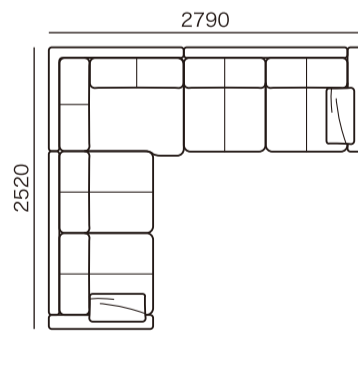

## ■ コーナーセット 組合せ

① NSR21 + LLSL + NSL21

② NSR18 + LLSL + NSL21

③ NSR16 + LLSL + NSL21

④ NSR21 + LLSL + NSL18

⑤ NSR18 + LLSL + NSL18

⑥ NSR16 + LLSL + NSL18

⑦ NSR21 + LLSL + NSL16

⑧ NSR18 + LLSL + NSL16

⑨ NSR16 + LLSL + NSL16

組み合わせ サイズ(mm)	発注記号	総本革張り				アートヌバック	布張り			
		HO	HS	HQ	HC	ANU	ランクE	ランクO	ランクM	ランクY
① W3290×W3020	NSR21 + LLSL + NSL21	¥1,599,000	¥1,359,000	¥1,269,000	¥1,239,000	¥1,179,000	¥1,209,000	¥1,059,000	¥968,000	¥919,000
② W3290×W2720	NSR18 + LLSL + NSL21	¥1,579,000	¥1,339,000	¥1,249,000	¥1,219,000	¥1,159,000	¥1,189,000	¥1,049,000	¥958,000	¥909,000
③ W3290×W2520	NSR16 + LLSL + NSL21	¥1,559,000	¥1,329,000	¥1,239,000	¥1,209,000	¥1,149,000	¥1,179,000	¥1,039,000	¥948,000	¥899,000
④ W2990×W3020	NSR21 + LLSL + NSL18	¥1,579,000	¥1,339,000	¥1,249,000	¥1,219,000	¥1,159,000	¥1,189,000	¥1,049,000	¥958,000	¥909,000
⑤ W2990×W2720	NSR18 + LLSL + NSL18	¥1,559,000	¥1,319,000	¥1,229,000	¥1,199,000	¥1,139,000	¥1,169,000	¥1,039,000	¥948,000	¥899,000
⑥ W2990×W2520	NSR16 + LLSL + NSL18	¥1,539,000	¥1,309,000	¥1,219,000	¥1,189,000	¥1,129,000	¥1,159,000	¥1,029,000	¥938,000	¥889,000
⑦ W2790×W3020	NSR21 + LLSL + NSL16	¥1,559,000	¥1,329,000	¥1,239,000	¥1,209,000	¥1,149,000	¥1,179,000	¥1,039,000	¥948,000	¥899,000
⑧ W2790×W2720	NSR18 + LLSL + NSL16	¥1,539,000	¥1,309,000	¥1,219,000	¥1,189,000	¥1,129,000	¥1,159,000	¥1,029,000	¥938,000	¥889,000
⑨ W2790×W2520	NSR16 + LLSL + NSL16	¥1,519,000	¥1,299,000	¥1,209,000	¥1,179,000	¥1,119,000	¥1,149,000	¥1,019,000	¥928,000	¥879,000