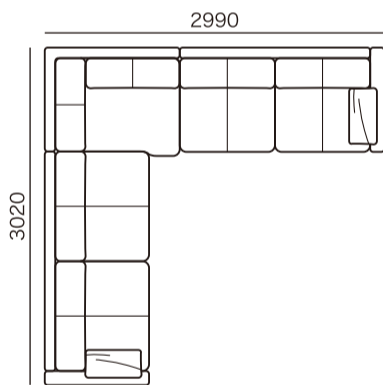

## ■ コーナーセット 組合せ

① NSR21 + LLSL + NSL21

② NSR18 + LLSL + NSL21

③ NSR16 + LLSL + NSL21

④ NSR21 + LLSL + NSL18

⑤ NSR18 + LLSL + NSL18

⑥ NSR16 + LLSL + NSL18

⑦ NSR21 + LLSL + NSL16

⑧ NSR18 + LLSL + NSL16

⑨ NSR16 + LLSL + NSL16

組み合わせ サイズ(mm)	発注記号	総本革張り				アートヌバック	布張り			
		HO	HS	HQ	HC	ANU	ランクE	ランクO	ランクM	ランクY
① W3290×W3020	NSR21 + LLSL + NSL21	¥1,599,000	¥1,359,000	¥1,269,000	¥1,239,000	¥1,179,000	¥1,209,000	¥1,059,000	¥968,000	¥919,000
② W3290×W2720	NSR18 + LLSL + NSL21	¥1,579,000	¥1,339,000	¥1,249,000	¥1,219,000	¥1,159,000	¥1,189,000	¥1,049,000	¥958,000	¥909,000
③ W3290×W2520	NSR16 + LLSL + NSL21	¥1,559,000	¥1,329,000	¥1,239,000	¥1,209,000	¥1,149,000	¥1,179,000	¥1,039,000	¥948,000	¥899,000
④ W2990×W3020	NSR21 + LLSL + NSL18	¥1,579,000	¥1,339,000	¥1,249,000	¥1,219,000	¥1,159,000	¥1,189,000	¥1,049,000	¥958,000	¥909,000
⑤ W2990×W2720	NSR18 + LLSL + NSL18	¥1,559,000	¥1,319,000	¥1,229,000	¥1,199,000	¥1,139,000	¥1,169,000	¥1,039,000	¥948,000	¥899,000
⑥ W2990×W2520	NSR16 + LLSL + NSL18	¥1,539,000	¥1,309,000	¥1,219,000	¥1,189,000	¥1,129,000	¥1,159,000	¥1,029,000	¥938,000	¥889,000
⑦ W2790×W3020	NSR21 + LLSL + NSL16	¥1,559,000	¥1,329,000	¥1,239,000	¥1,209,000	¥1,149,000	¥1,179,000	¥1,039,000	¥948,000	¥899,000
⑧ W2790×W2720	NSR18 + LLSL + NSL16	¥1,539,000	¥1,309,000	¥1,219,000	¥1,189,000	¥1,129,000	¥1,159,000	¥1,029,000	¥938,000	¥889,000
⑨ W2790×W2520	NSR16 + LLSL + NSL16	¥1,519,000	¥1,299,000	¥1,209,000	¥1,179,000	¥1,119,000	¥1,149,000	¥1,019,000	¥928,000	¥879,000