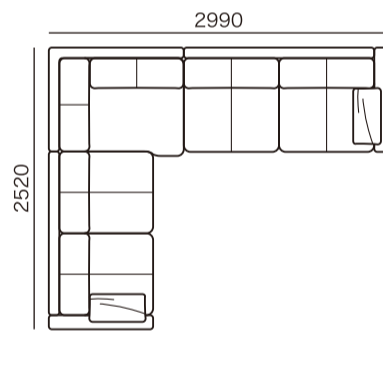

## ■ コーナーセット 組合せ

① NSR21 + LLSL + NSL21

② NSR18 + LLSL + NSL21

③ NSR16 + LLSL + NSL21

④ NSR21 + LLSL + NSL18

⑤ NSR18 + LLSL + NSL18

⑥ NSR16 + LLSL + NSL18

⑦ NSR21 + LLSL + NSL16

⑧ NSR18 + LLSL + NSL16

⑨ NSR16 + LLSL + NSL16

組み合わせ サイズ(mm)	発注記号	総本革張り				アートヌバック	布張り			
		HO	HS	HQ	HC	ANU	ランクE	ランクO	ランクM	ランクY
① W3290×W3020	NSR21 + LLSL + NSL21	¥1,599,000	¥1,359,000	¥1,269,000	¥1,239,000	¥1,179,000	¥1,209,000	¥1,059,000	¥968,000	¥919,000
② W3290×W2720	NSR18 + LLSL + NSL21	¥1,579,000	¥1,339,000	¥1,249,000	¥1,219,000	¥1,159,000	¥1,189,000	¥1,049,000	¥958,000	¥909,000
③ W3290×W2520	NSR16 + LLSL + NSL21	¥1,559,000	¥1,329,000	¥1,239,000	¥1,209,000	¥1,149,000	¥1,179,000	¥1,039,000	¥948,000	¥899,000
④ W2990×W3020	NSR21 + LLSL + NSL18	¥1,579,000	¥1,339,000	¥1,249,000	¥1,219,000	¥1,159,000	¥1,189,000	¥1,049,000	¥958,000	¥909,000
⑤ W2990×W2720	NSR18 + LLSL + NSL18	¥1,559,000	¥1,319,000	¥1,229,000	¥1,199,000	¥1,139,000	¥1,169,000	¥1,039,000	¥948,000	¥899,000
⑥ W2990×W2520	NSR16 + LLSL + NSL18	¥1,539,000	¥1,309,000	¥1,219,000	¥1,189,000	¥1,129,000	¥1,159,000	¥1,029,000	¥938,000	¥889,000
⑦ W2790×W3020	NSR21 + LLSL + NSL16	¥1,559,000	¥1,329,000	¥1,239,000	¥1,209,000	¥1,149,000	¥1,179,000	¥1,039,000	¥948,000	¥899,000
⑧ W2790×W2720	NSR18 + LLSL + NSL16	¥1,539,000	¥1,309,000	¥1,219,000	¥1,189,000	¥1,129,000	¥1,159,000	¥1,029,000	¥938,000	¥889,000
⑨ W2790×W2520	NSR16 + LLSL + NSL16	¥1,519,000	¥1,299,000	¥1,209,000	¥1,179,000	¥1,119,000	¥1,149,000	¥1,019,000	¥928,000	¥879,000